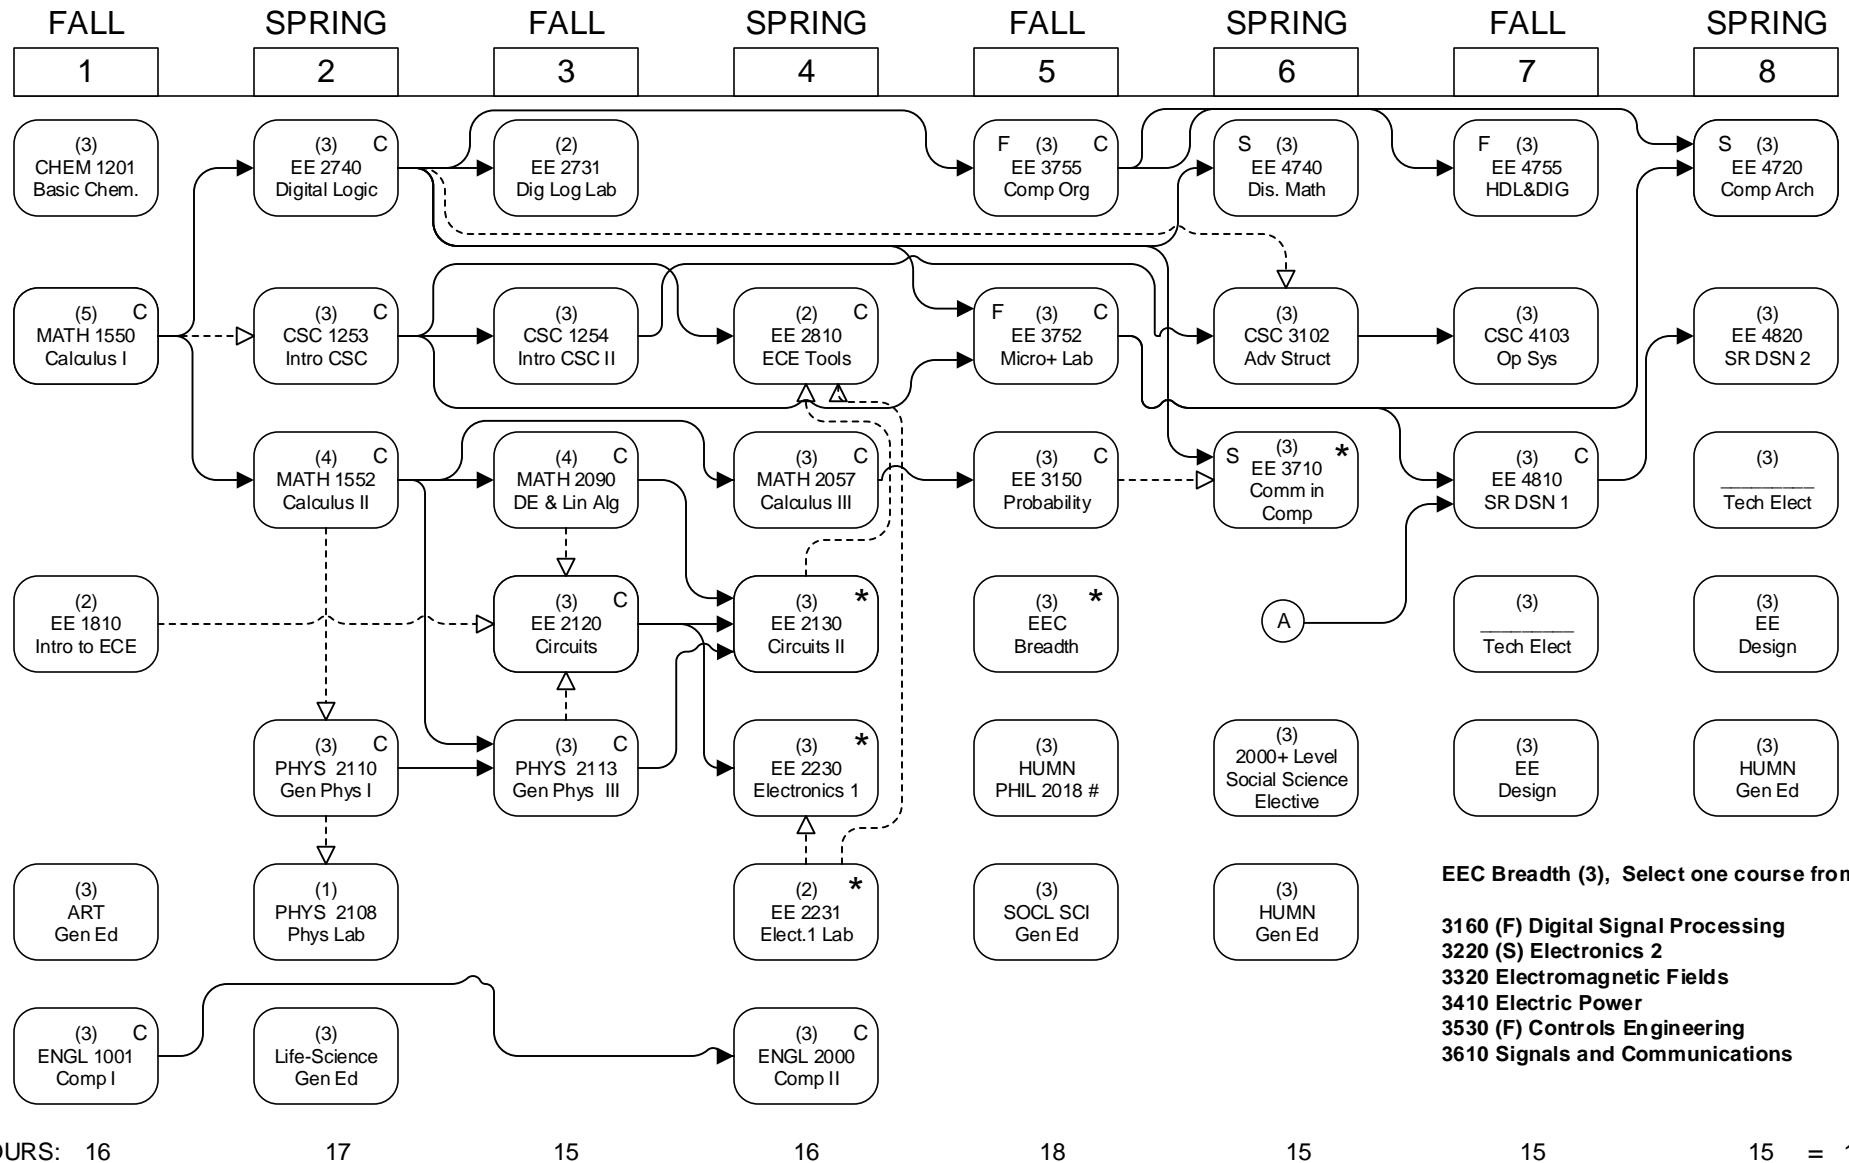

COMPUTER ENGINEERING

<p>→ Credit required</p> <p>- - - - - ▷ Credit or registration required</p> <p># Students can take PHIL 2020 if PHIL 2018 is not available</p> <p>General Education – See 2015-2016 General Catalog</p>	<h2>FLOWCHART LEGEND</h2> <p>C A grade in the “C” range or better is required in this course.</p> <p>S Offered in Spring Semester Only</p> <p>F Offered in Fall Semester Only</p> <p>Division of ECE Office 102 Electrical Engineering</p>	<p>* May be a prerequisite for another course therefore any grade in the C range or better is required.</p> <p>A prerequisite to any electrical engineering course is met only by obtaining a grade in the C range or better in each course cited as a prerequisite.</p> <p>(A) In addition to EE 3752, the prerequisite is senior standing and one of 3160, 3220, 3410, 3530, 3610, or 3755</p> <p>1/25/15</p>
---	--	---