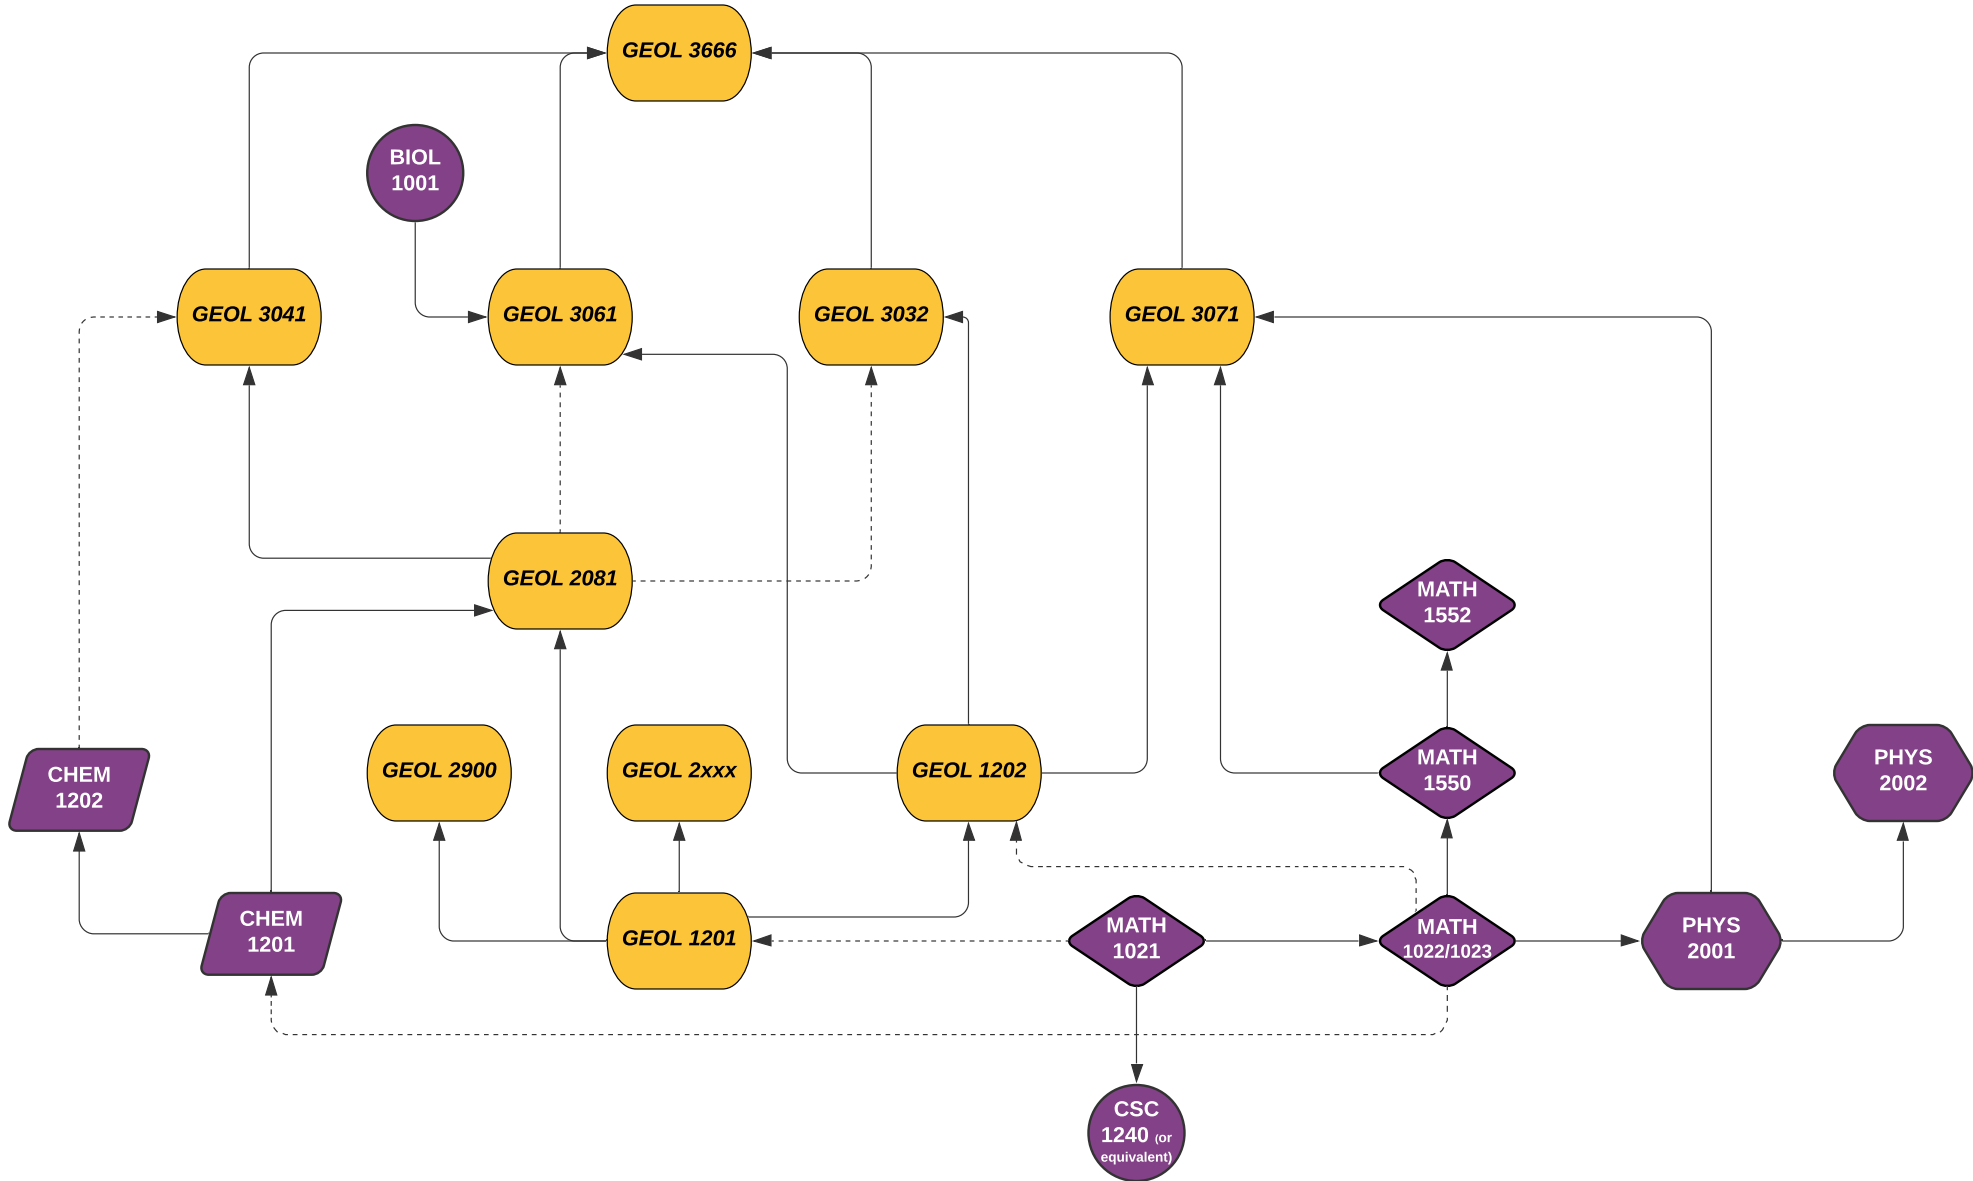

GEOL 4xxx      GEOL 4xxx      GEOL 4xxx      GEOL 4xxx / 3909+3999

### Legend

- BLUE = GenEd required by LSU
- YELLOW = required GEOL course
- PURPLE = specific non-GEOL course required by Department
- > Pre-requisite
- - - -> Co-requisite

ENGL 1001 —————> ENGL 2000/other

Humanities: ENGL 2xxx

Humanities: Foreign Language

Humanities: Any

Art

Soc Sci any

Soc Sci 2xxx+

SCI 1001

"Electives"